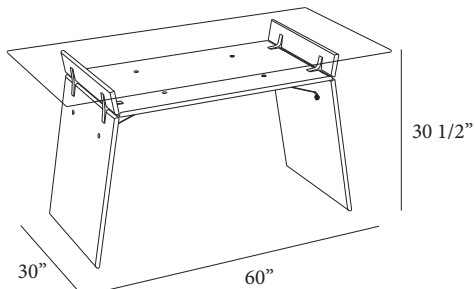

snug-it!

Desk

Sleek and simple, Snug-It desk is a minimalistic approach to the workplace. The glass top allows you to display necessary items or just those you covet beneath the surface. Need more storage? Snug-It! shelving can be easily attached to create a custom workspace efficient for any professional or home office.

Lead Time

Approximately 3 - 6 weeks

Materials

See materials page

Dimensions

60W x 30D x 30 1/2H

Width and height vary with custom configurations

Shown In FSC Bamboo